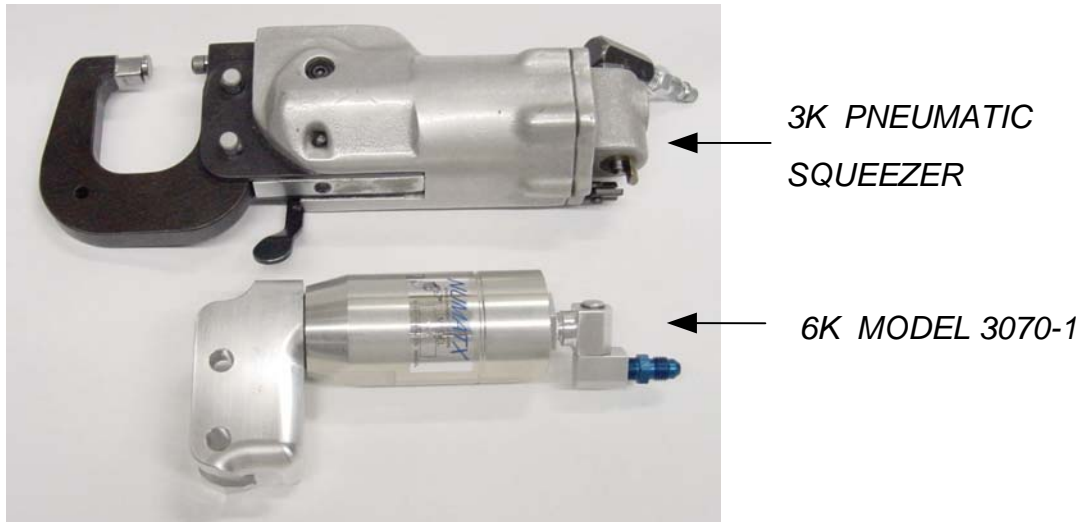

## MODEL 3070-1 6K C-YOKE SQUEEZER PAT. PEND.

- *Produces 6,000 Lbf using NUMATX Pressure Intensifiers*
- *Weighs only 1.5 Lb (w/o YOKE)*
- *Squeezes 3/16" AD aluminum aircraft rivets*
- *Accepts industry standard CP-214 style C-yokes*
- *Very compact*