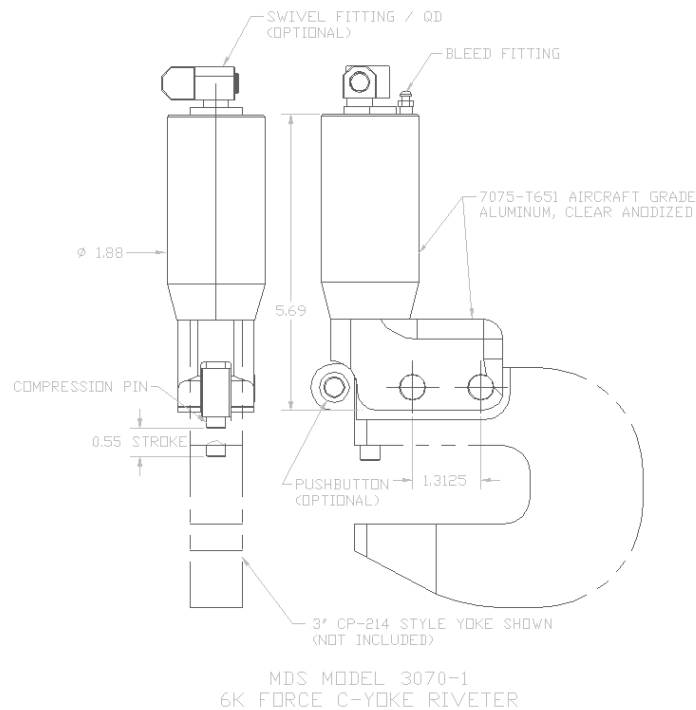

## MODEL 3070-1 6K C-YOKE SQUEEZER PAT. PEND.

- *Produces 6,000 Lbf using NUMATX Pressure Intensifiers*
- *Weighs only 1.5 Lb (w/o YOKE)*
- *Squeezes 3/16" AD aluminum aircraft rivets*
- *Accepts industry standard CP-214 style C-yokes*
- *Very compact*