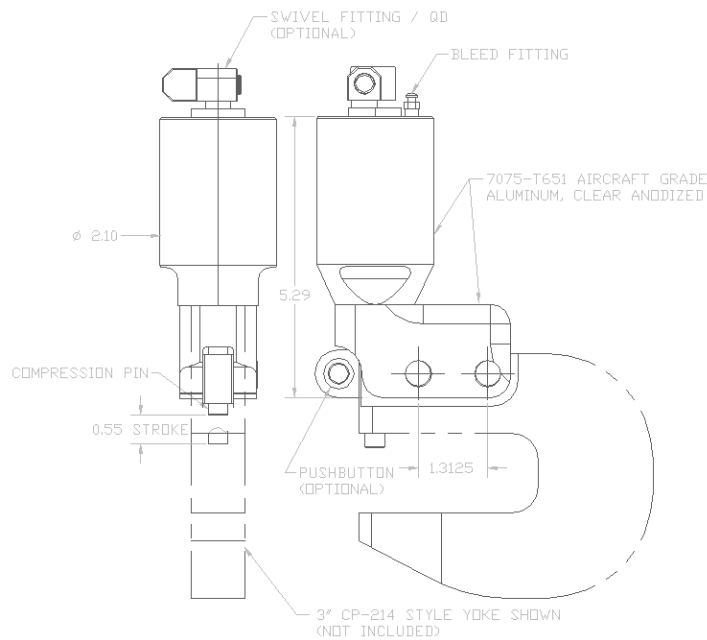

NUMATX

MODEL 3080-1 HI-FORCE C-YOKE SQUEEZER PAT. PEND.

MDS MODEL 3080-1
9K FORCE C-YOKE RIVETER

- *Produces 9,000 Lbf using NUMATX Pressure Intensifiers*
- *Weighs only 2.0 Lb (W/O YOKE)*
- *Accepts industry standard CP-214 style C-yokes*
- *Very compact*